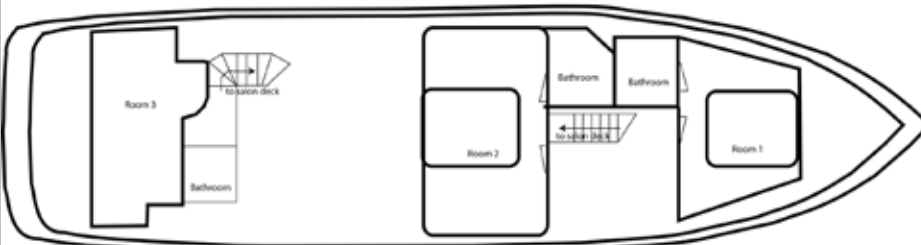

M/y Harmony

M/y Harmony

is a Charter Yacht with luxurious saloon deck and airconditioned bedrooms.

You can also enjoy the Finnish archipelago view from the sundeck.

Lenght 19,80 m

Widht 5,50 m

Draft 1,60 m

Engine 2 x 1400 hp

Capacity 40 passengers

www.paratiisisaari.com

M/y Harmony

M/y Harmony Cabin Deck

Left above: M/y Harmony in Turku

Above: Sundeck

Left: Cabin deck layout

Below: Salon deck